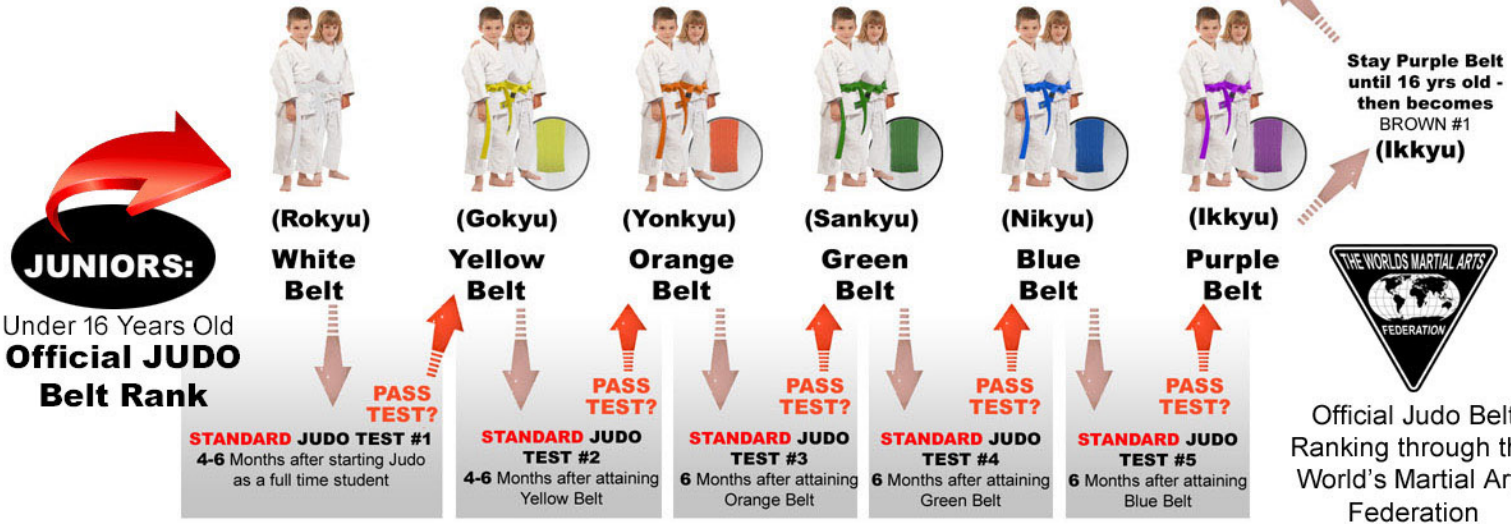

Standard Judo Belt System and Groundwork Specialty System

The system varies between 16+ (Adult) and (Junior) students. Junior Students are not allowed to test for Black Belt until they are 16 years old. Below is the Belt Progress Chart for Adults and Juniors along with the Japanese terms for each Rank, and the addition of the OPTIONAL Groundwork Specialty System.

OPTIONAL SPECIALTY GROUNDWORK (NEWAZA):

The "DRAGON" tests can be taken by students regardless of Official Judo Rank. Juniors will be tested on all techniques including those limited to Adults in competition.

DRAGON EMBROIDERED ON BELT
Once student successfully completes test.

The optional Groundwork Specialty System gives the students an extended curriculum which covers more detailed aspects of ground fighting (Newaza). The optional Groundwork System does NOT have anything to do with your official Judo Rank (certified by the World Martial Arts Federation). The Standard Belt Tests will only cover age-appropriate techniques for Judo competition. The Groundwork Specialty Tests will cover all techniques regardless of age.