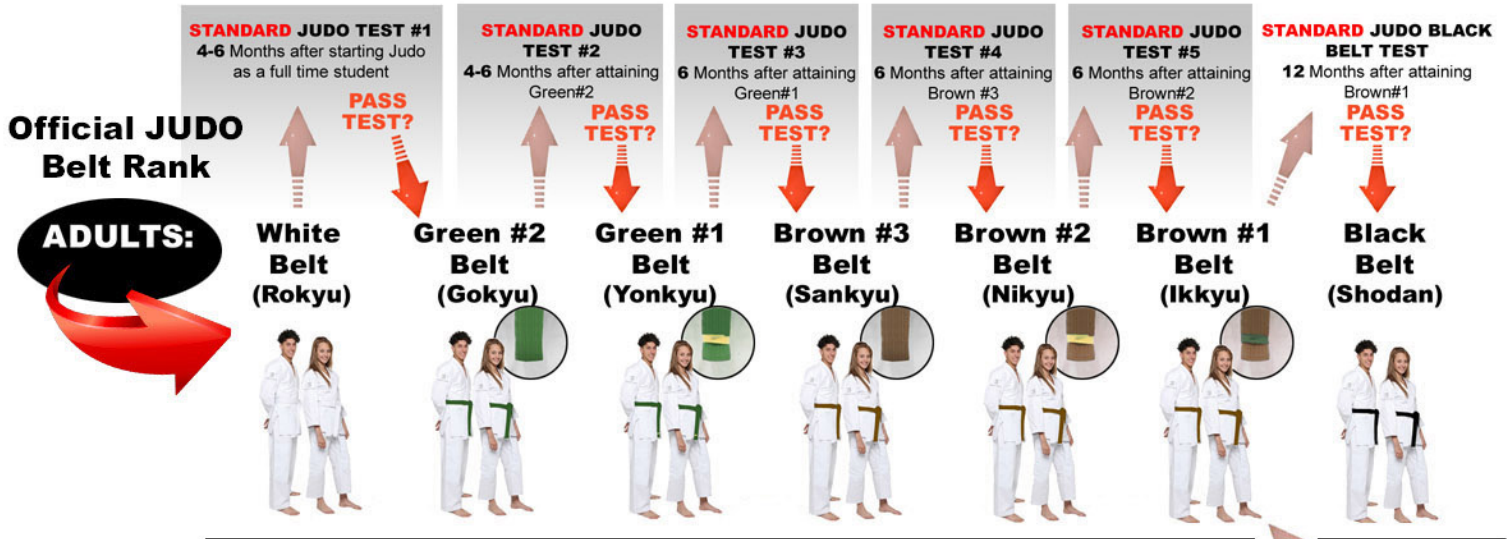

Standard Judo Belt System and Groundwork Specialty System

The system varies between 16+ (Adult) and (Junior) students. Junior Students are not allowed to test for Black Belt until they are 16 years old. Below is the Belt Progress Chart for Adults and Juniors along with the Japanese terms for each Rank, and the addition of the OPTIONAL Groundwork Specialty System.

OPTIONAL SPECIALTY GROUNDWORK (NEWAZA):

The "DRAGON" tests can be taken by students regardless of Official Judo Rank. Juniors will be tested on all techniques including those limited to Adults in competition.

DRAGON EMBROIDERED ON BELT
Once student successfully completes test.

The optional Groundwork Specialty System gives the students an extended curriculum which covers more detailed aspects of ground fighting (Newaza). The optional Groundwork System does NOT have anything to do with your official Judo Rank (certified by the World Martial Arts Federation). The Standard Belt Tests will only cover age-appropriate techniques for Judo competition. The Groundwork Specialty Tests will cover all techniques regardless of age.